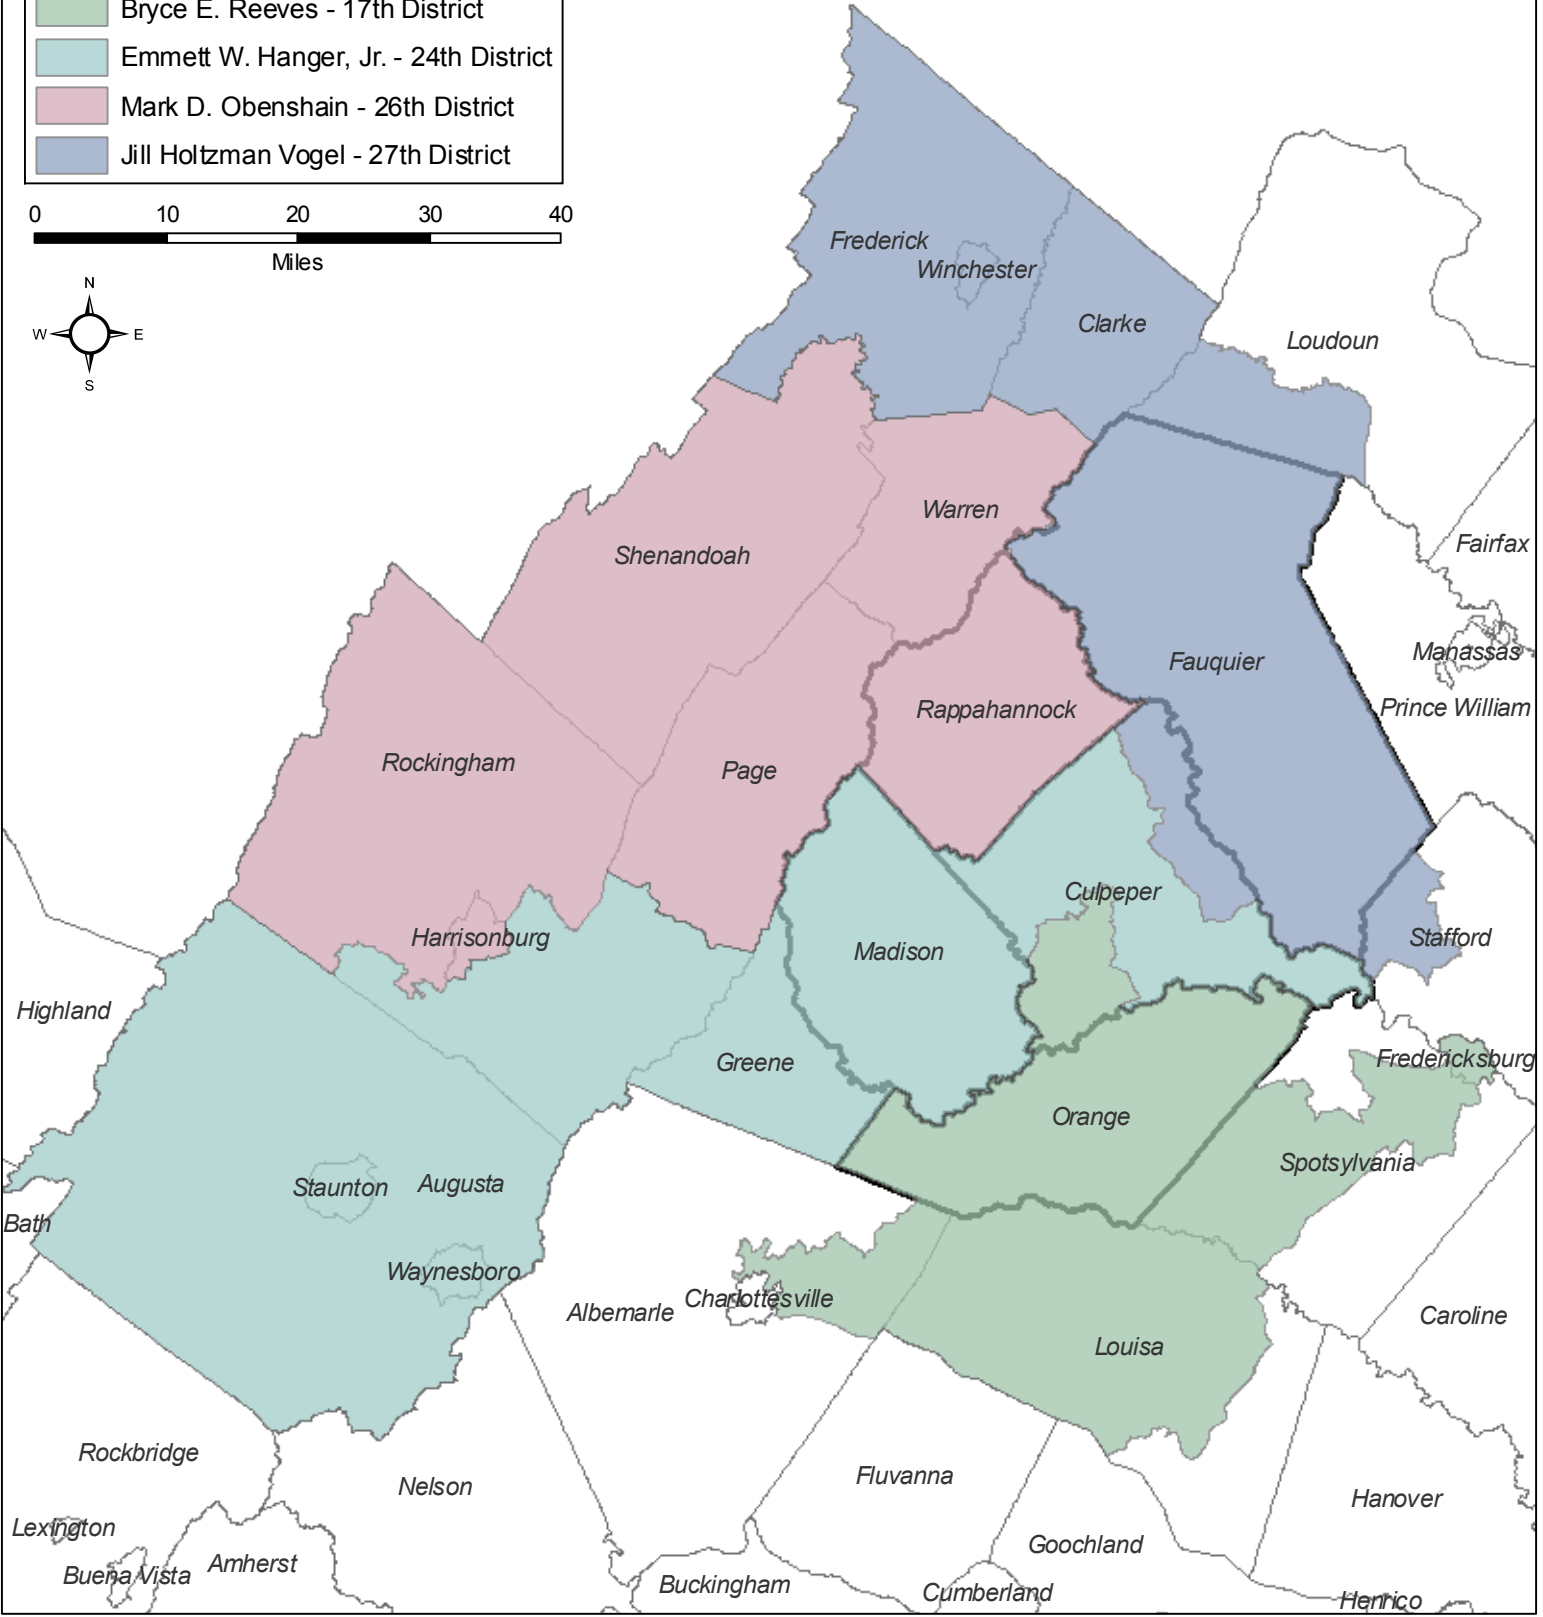

Representatives and Districts

-  Bryce E. Reeves - 17th District
-  Emmett W. Hanger, Jr. - 24th District
-  Mark D. Obenshain - 26th District
-  Jill Holtzman Vogel - 27th District

Senate of Virginia
representation across the
Rappahannock-Rapidan Regional Commission