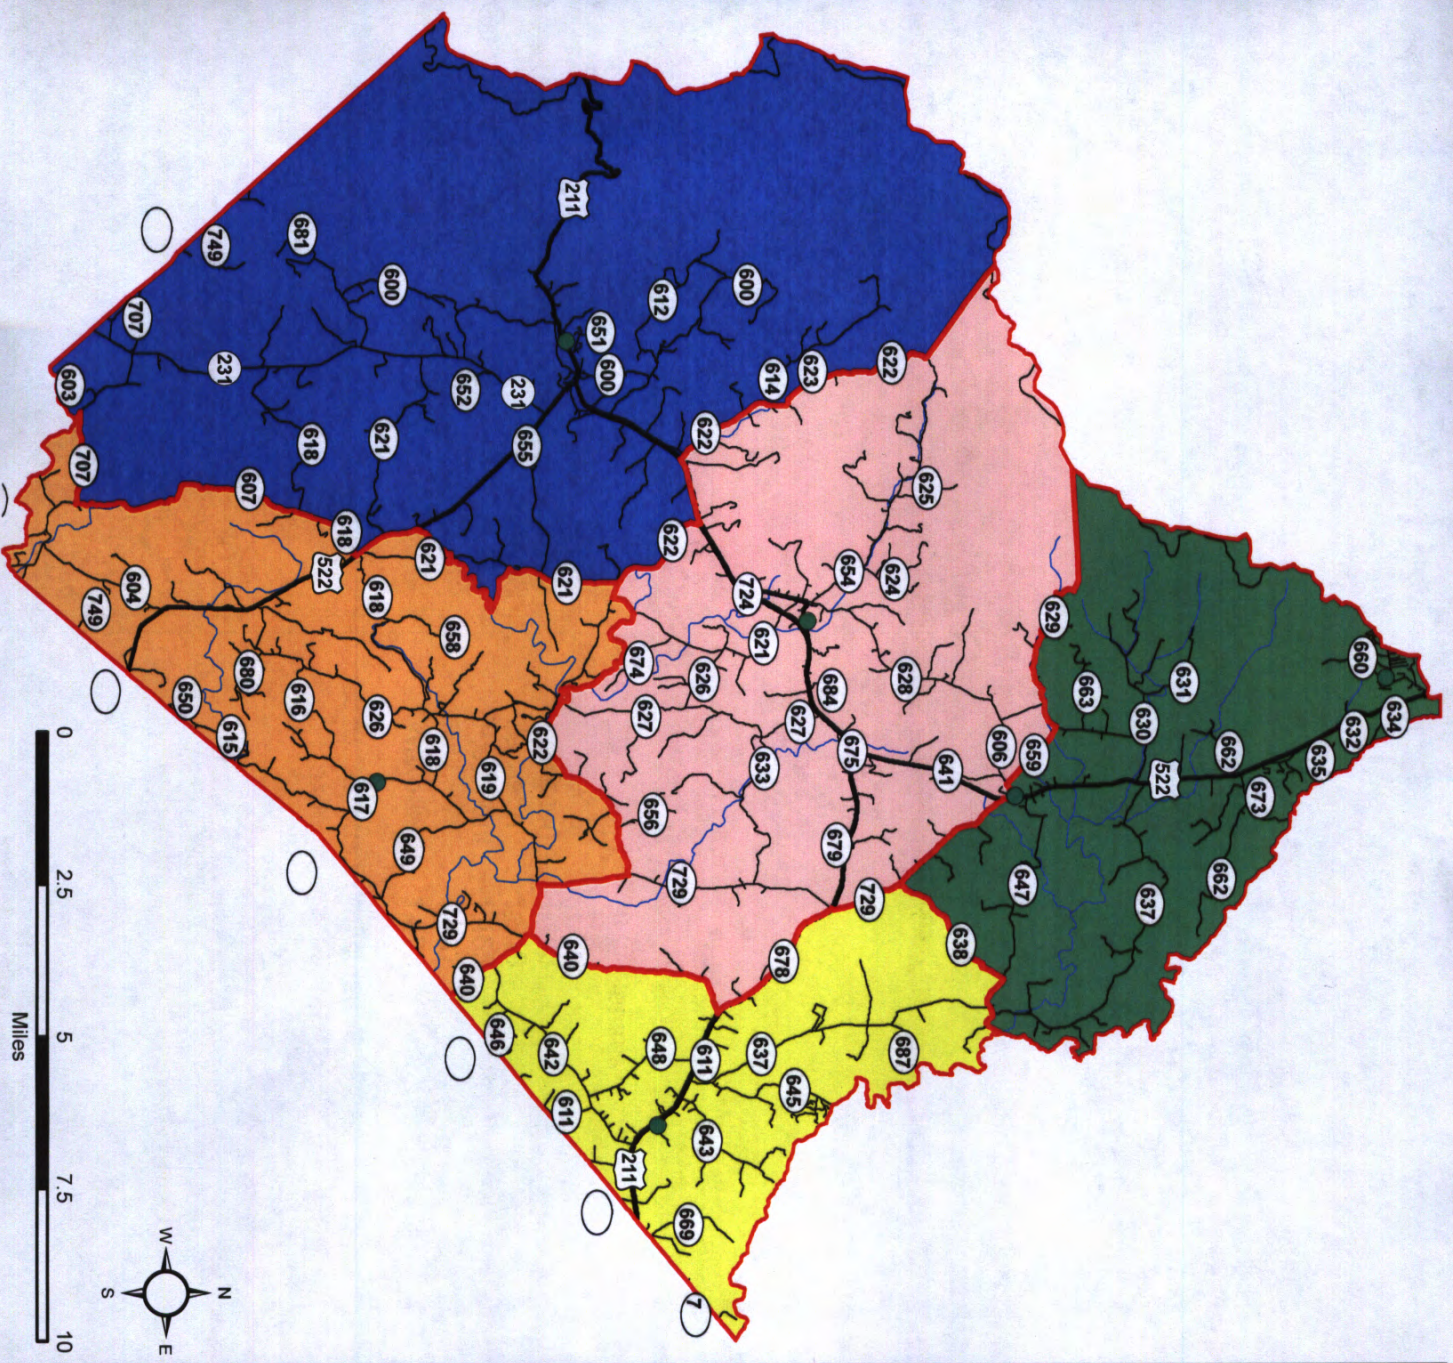

Rappahannock County Voting District Boundaries

Adopted District Areas

- Hampton
- Jackson
- Piedmont
- Stonewall-Hawthorne
- Wakefield

- Polling Locations
- Roads
- Primary Roads
- Streams

District Populations

District	2010 Census
Hampton	1,483
Jackson	1,510
Piedmont	1,465
S-H	1,437
Wakefield	1,478

2010 Census Population: 7,373
Plan Maximum Deviation: 4.95%

Created by RRRRC for general planning purposes only. Data is from various sources and may vary in accuracy and completeness. District boundaries adopted 5/2/2011 by Rappahannock County Board of Supervisors. | Date: 5/28/201