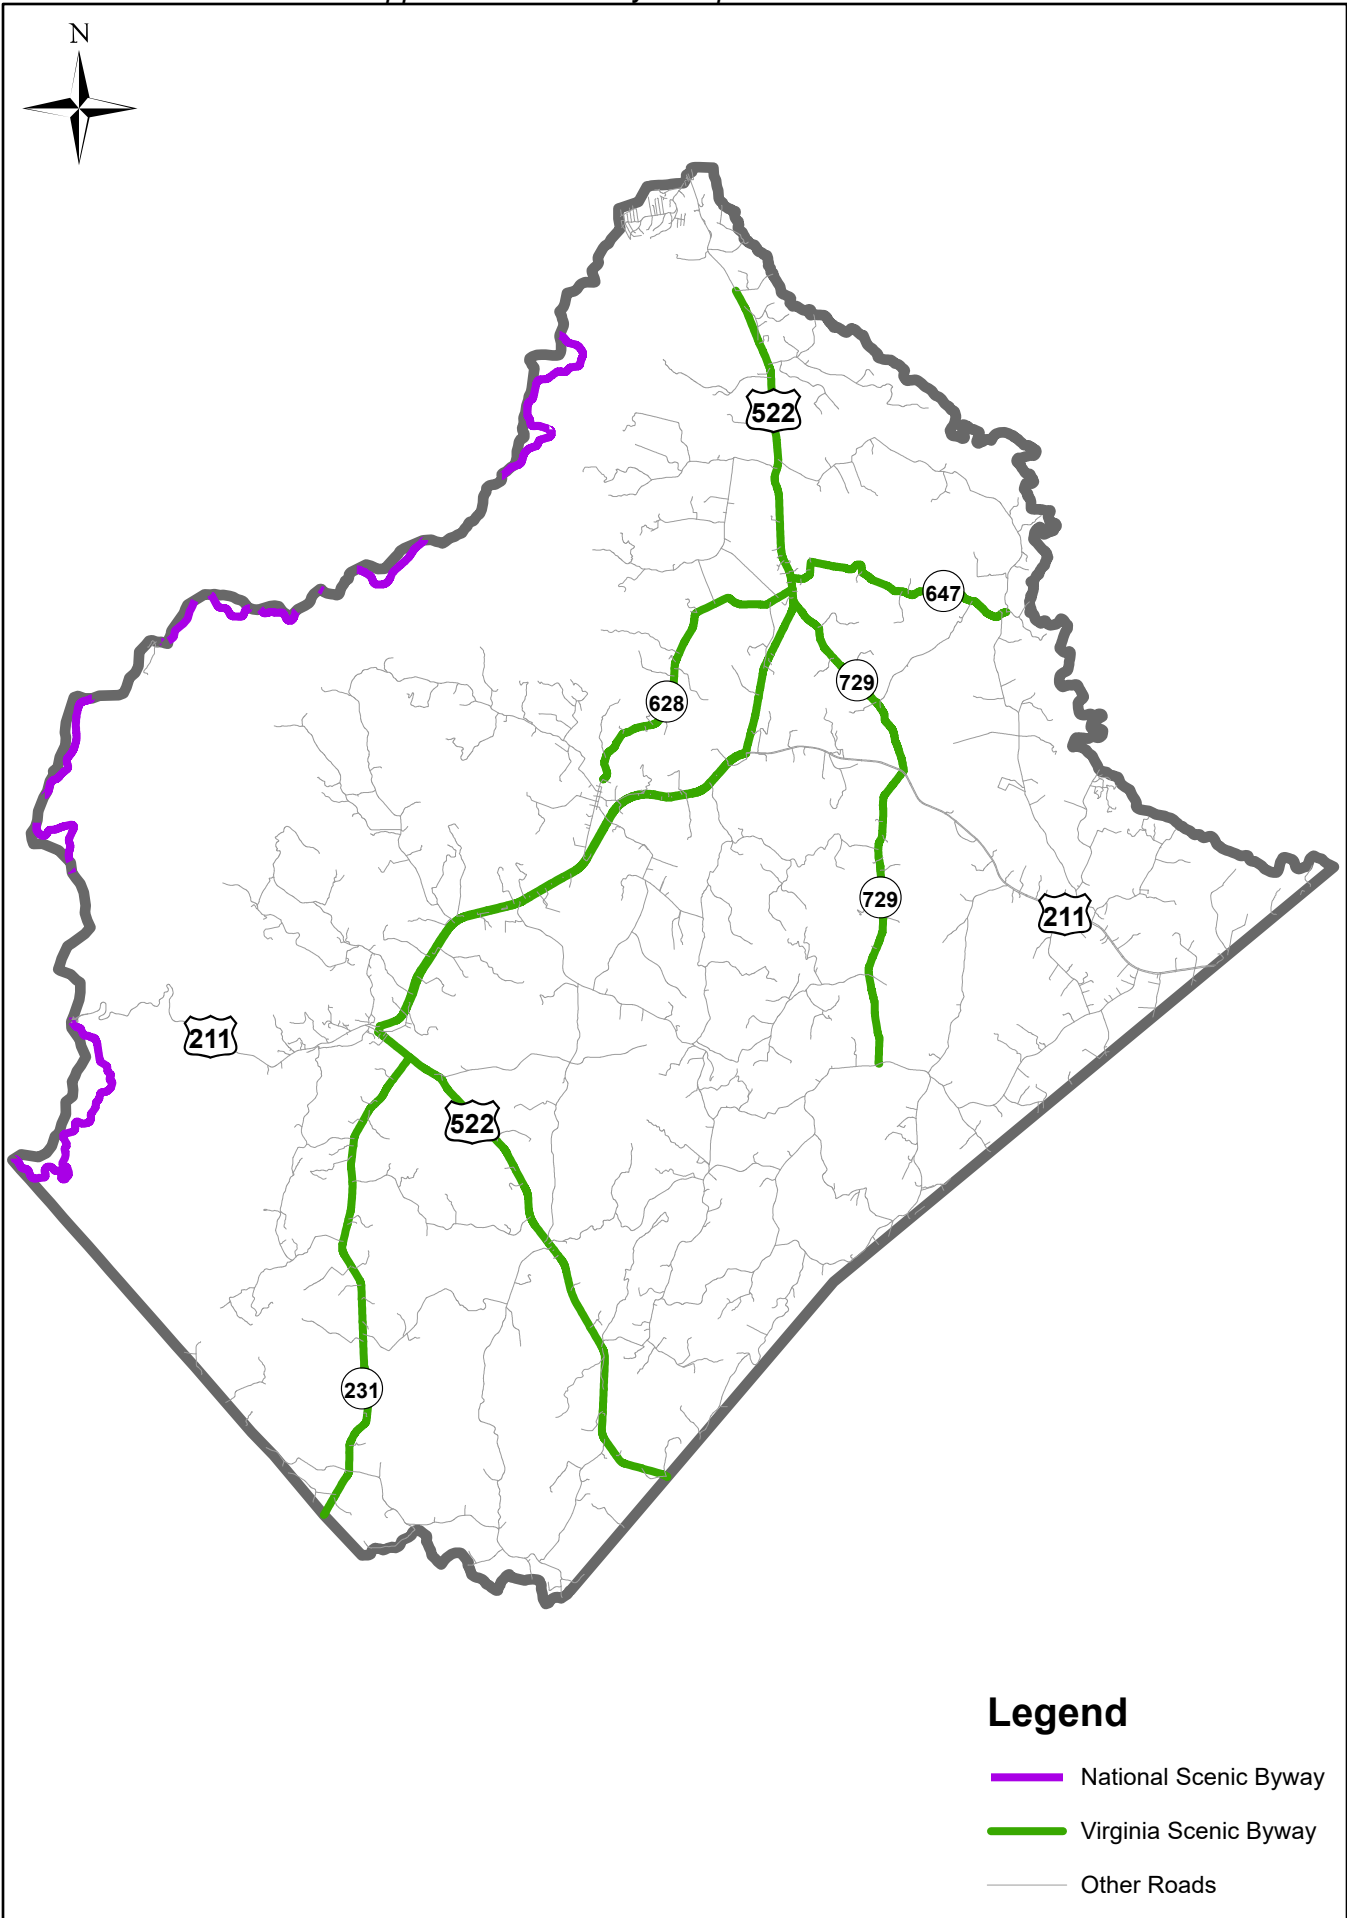

Scenic Byways

Rappahannock County Comprehensive Plan 2020

Disclaimer: Map is to be used for conceptual planning purposes only. Data is from various sources and may vary in accuracy and completeness. The Rappahannock-Rapidan Regional Commission (RRRC) makes no claim, expressed or implied, as to the accuracy of the map. No responsibility is assumed by RRRC for use of the map.

Prepared by: Rappahannock-Rapidan Regional Commission

Data Sources: VDOT, VGIN