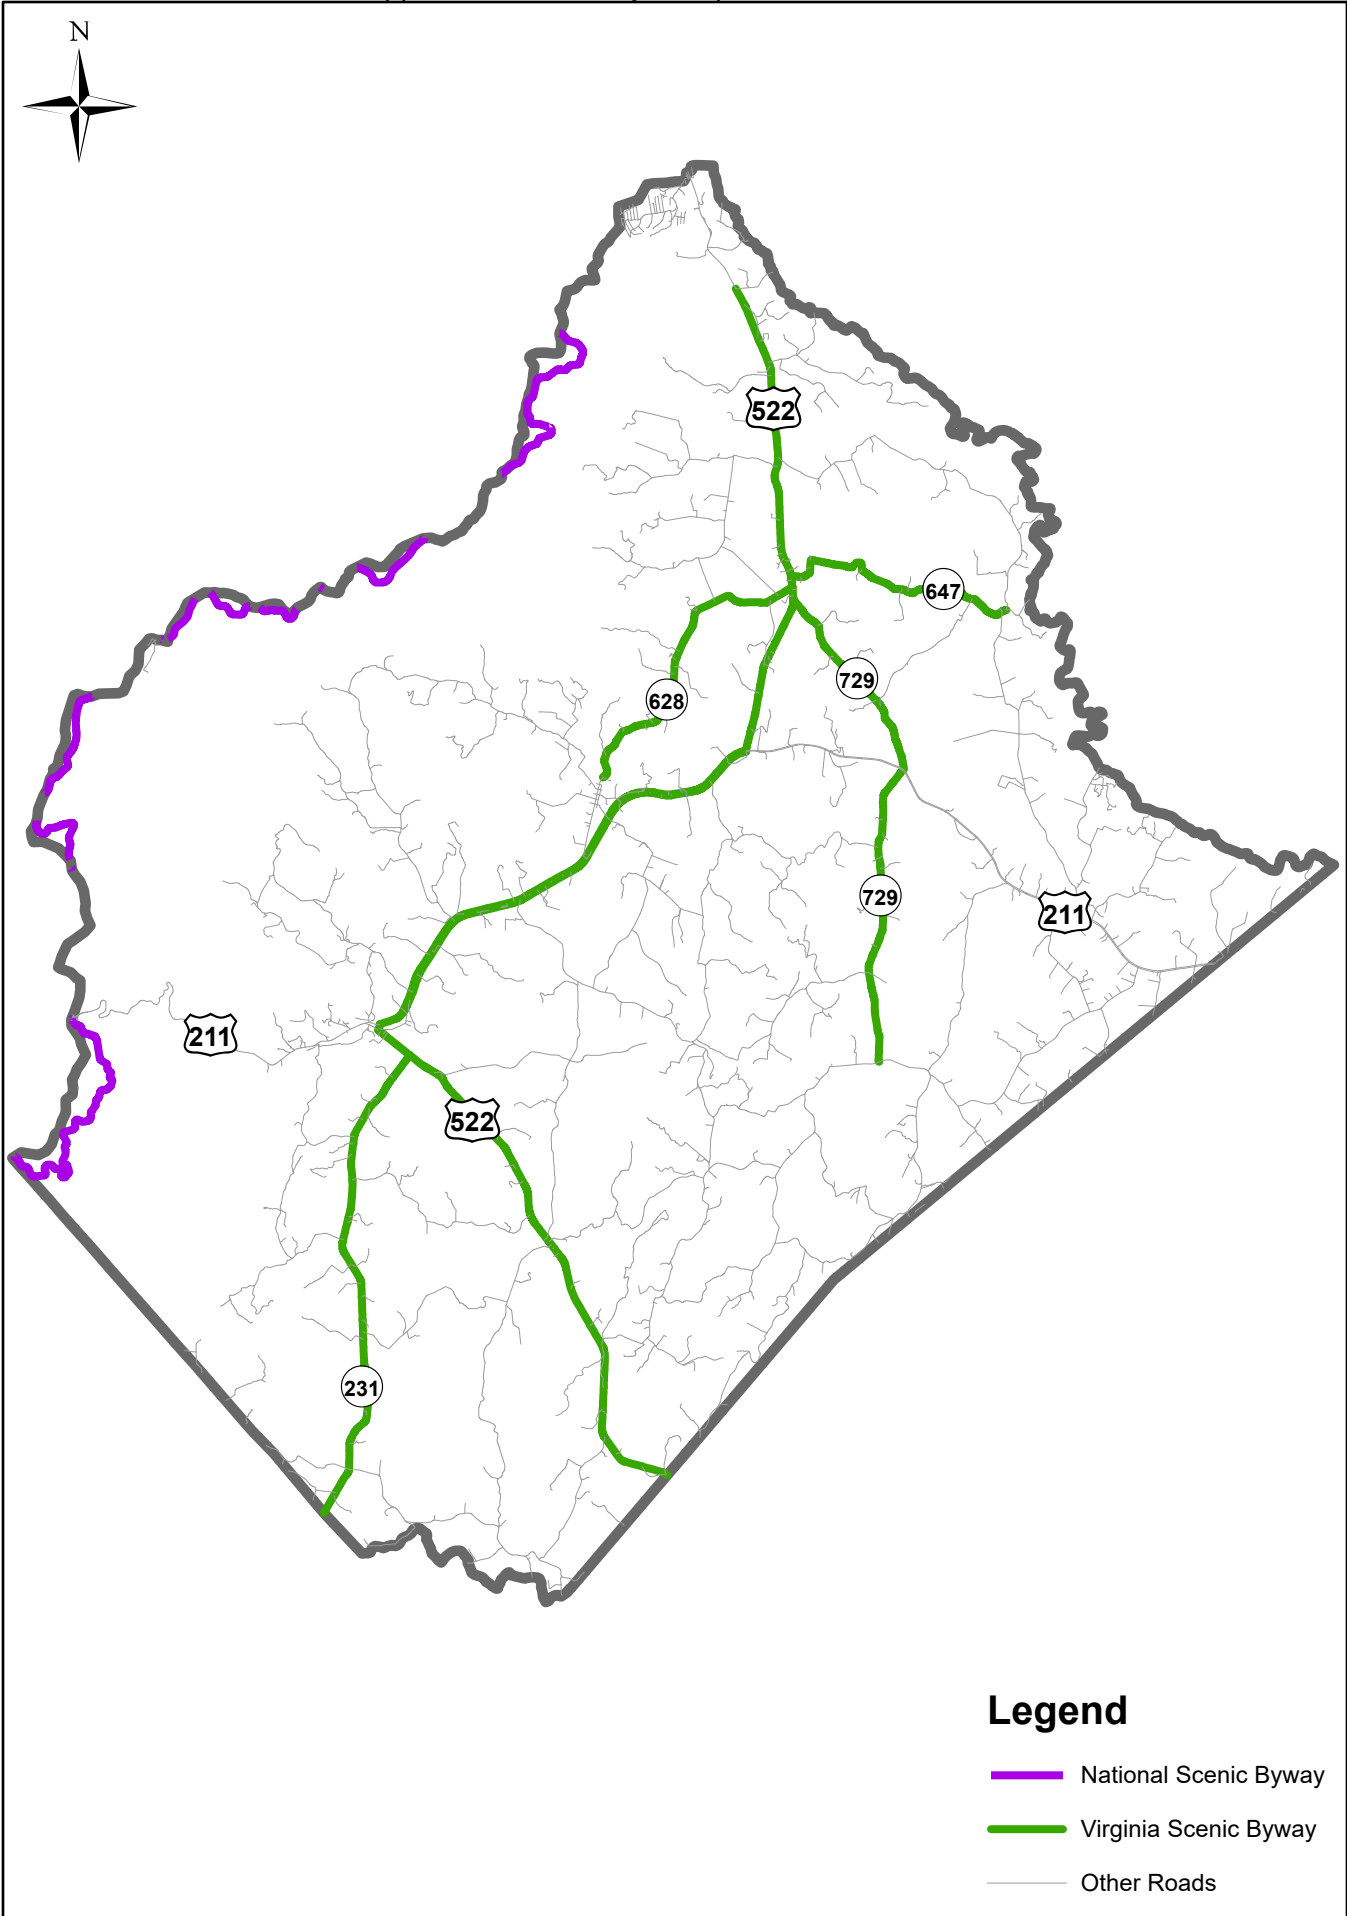

# Scenic Byways

Rappahannock County Comprehensive Plan 2020

## Legend

- National Scenic Byway
- Virginia Scenic Byway
- Other Roads

Disclaimer: Map is to be used for conceptual planning purposes only. Data is from various sources and may vary in accuracy and completeness. The Rappahannock-Rapidan Regional Commission (RRRC) makes no claim, expressed or implied, as to the accuracy of the map. No responsibility is assumed by RRRC for use of the map.

Data Sources: VDOT, VGIN

Prepared by: Rappahannock-Rapidan Regional Commission