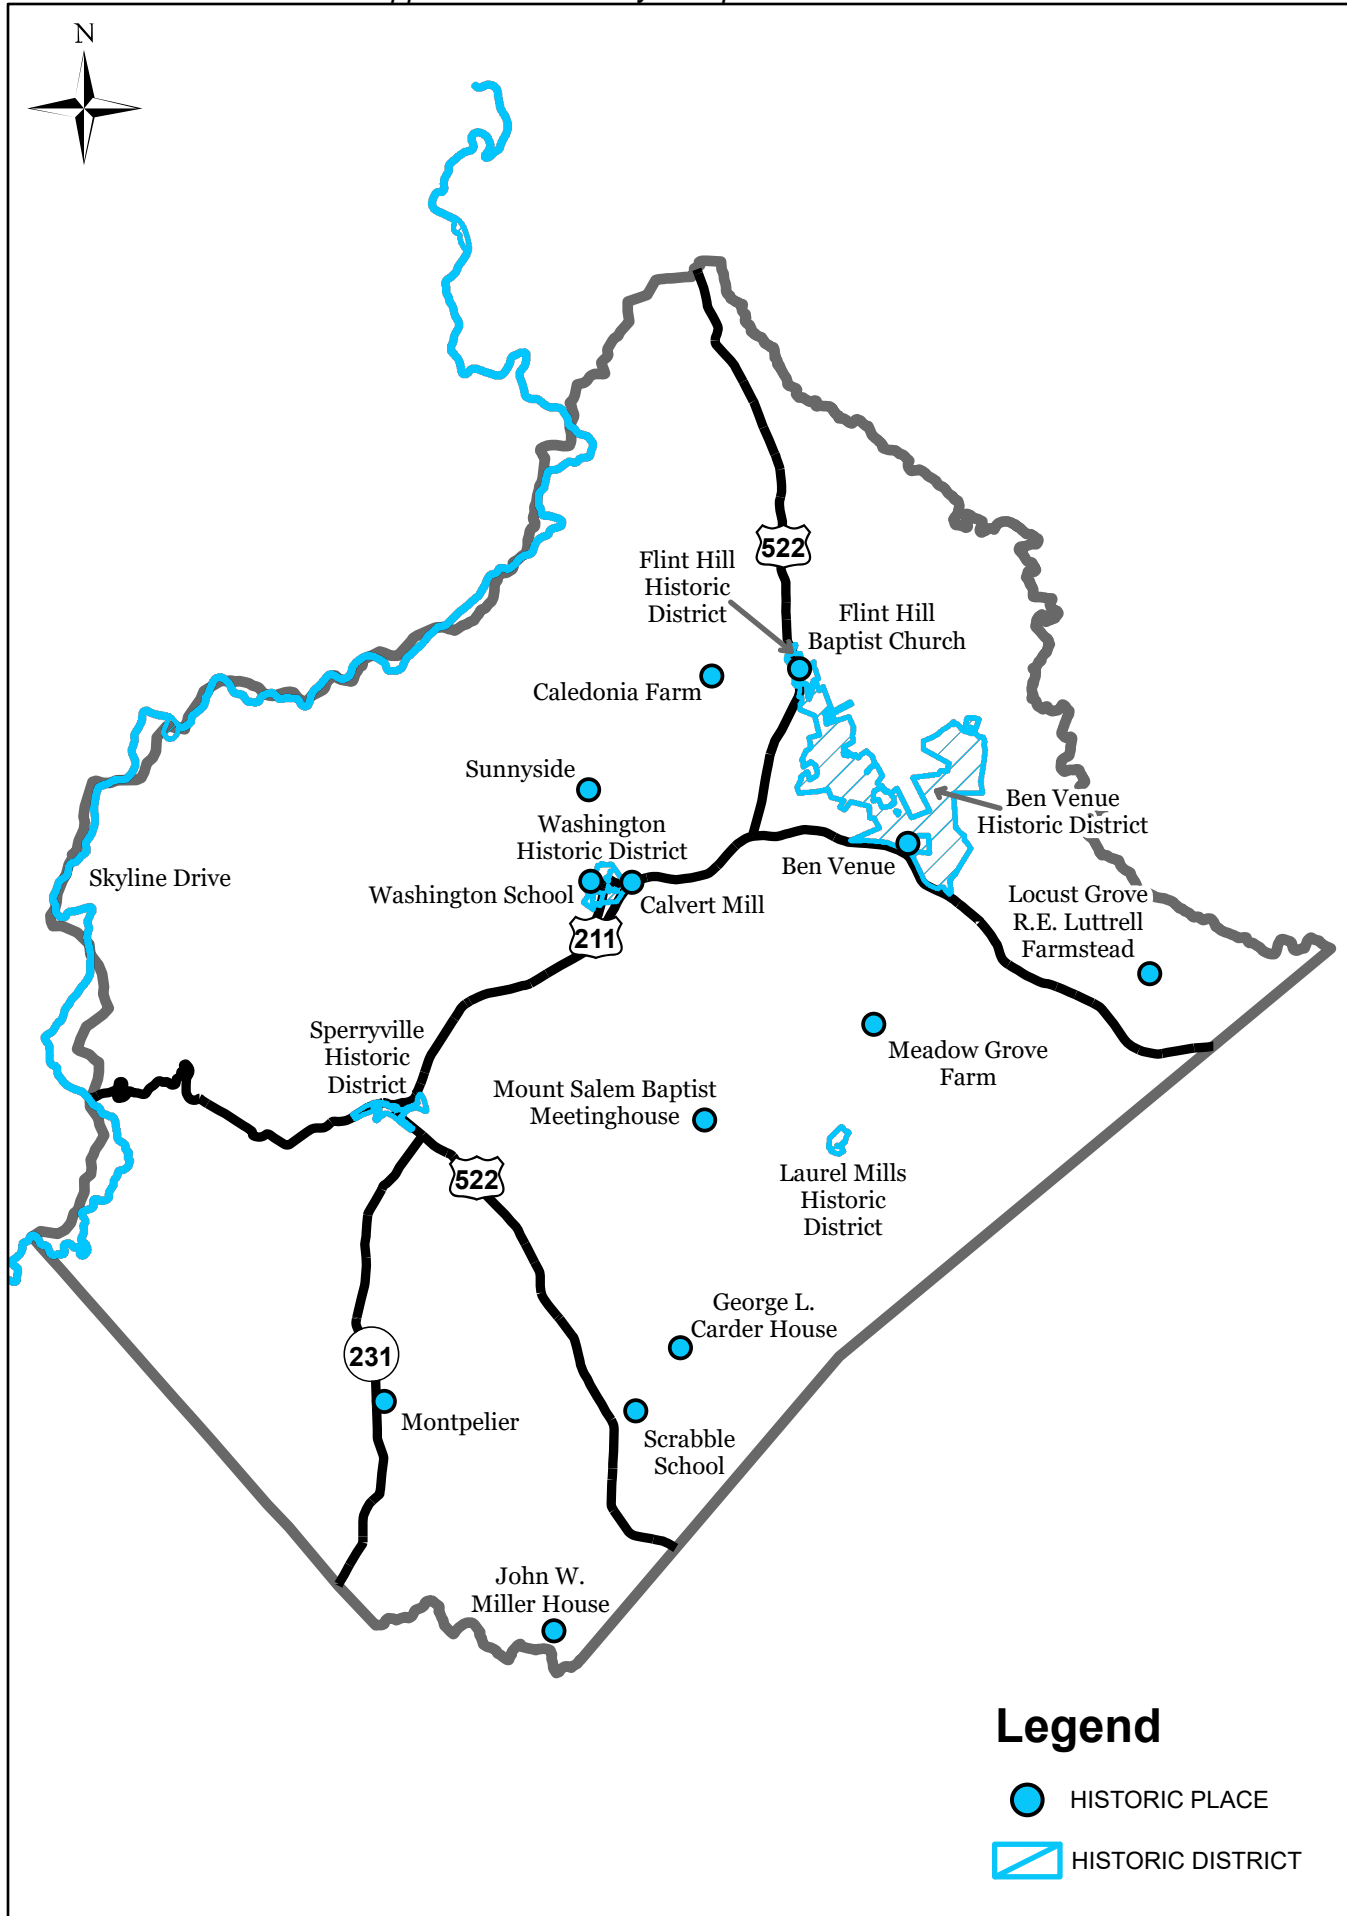

Historic Places & Districts

Rappahannock County Comprehensive Plan 2020

Legend

- HISTORIC PLACE
- HISTORIC DISTRICT

Disclaimer: Map is to be used for conceptual planning purposes only. Data is from various sources and may vary in accuracy and completeness. The Rappahannock-Rapidan Regional Commission (RRRC) makes no claim, expressed or implied, as to the accuracy of the map. No responsibility is assumed by RRRC for use of the map.

Prepared by: Rappahannock-Rapidan Regional Commission