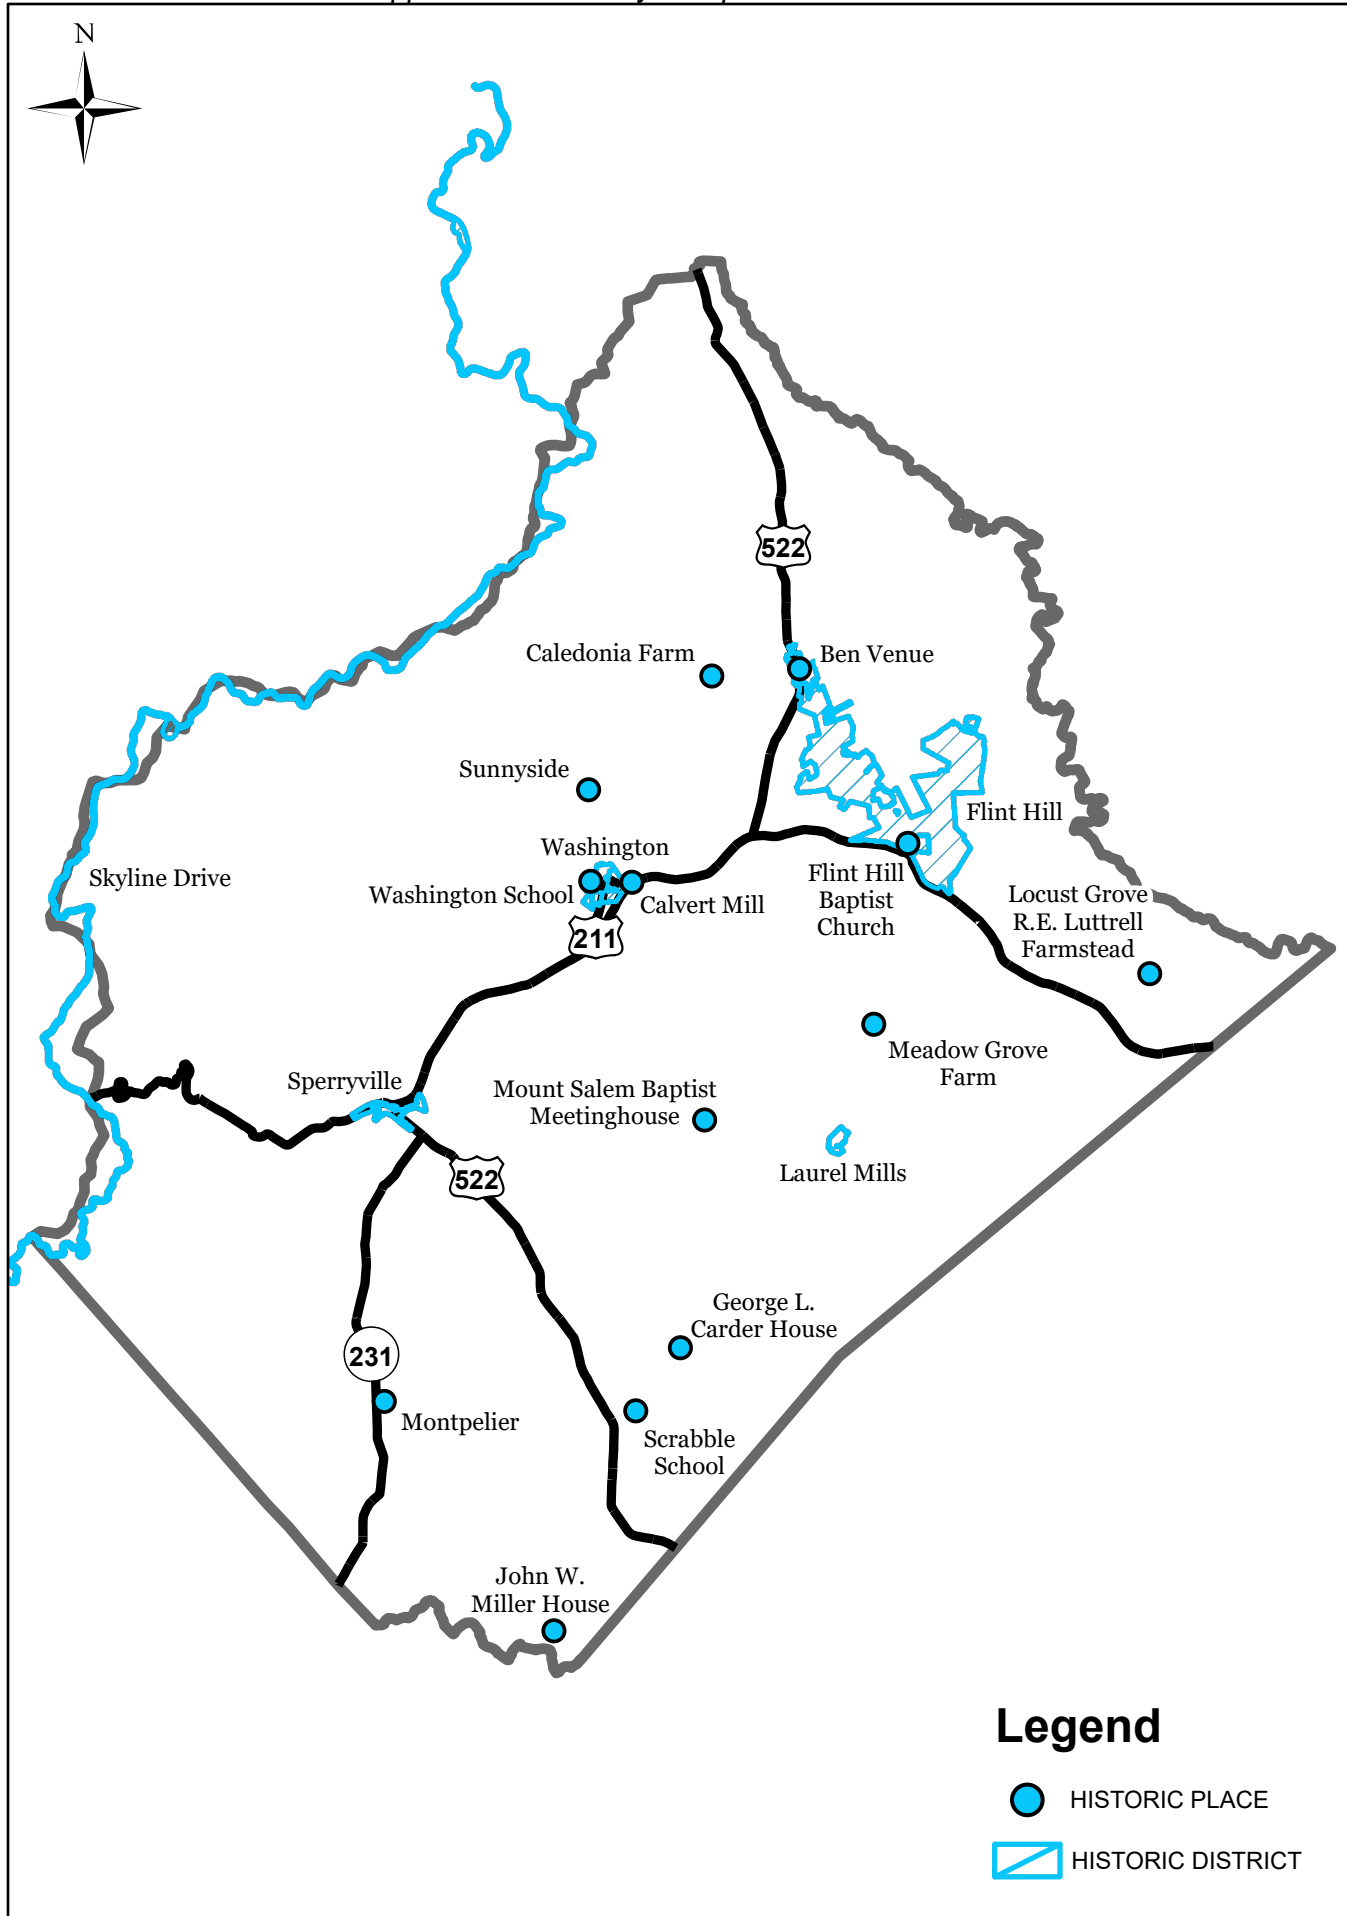

# Historic Places & Districts

Rappahannock County Comprehensive Plan 2020

Disclaimer: Map is to be used for conceptual planning purposes only. Data is from various sources and may vary in accuracy and completeness. The Rappahannock-Rapidan Regional Commission (RRRC) makes no claim, expressed or implied, as to the accuracy of the map. No responsibility is assumed by RRRC for use of the map.

Prepared by: Rappahannock-Rapidan Regional Commission

Data Source: Virginia Department of Historic Resources